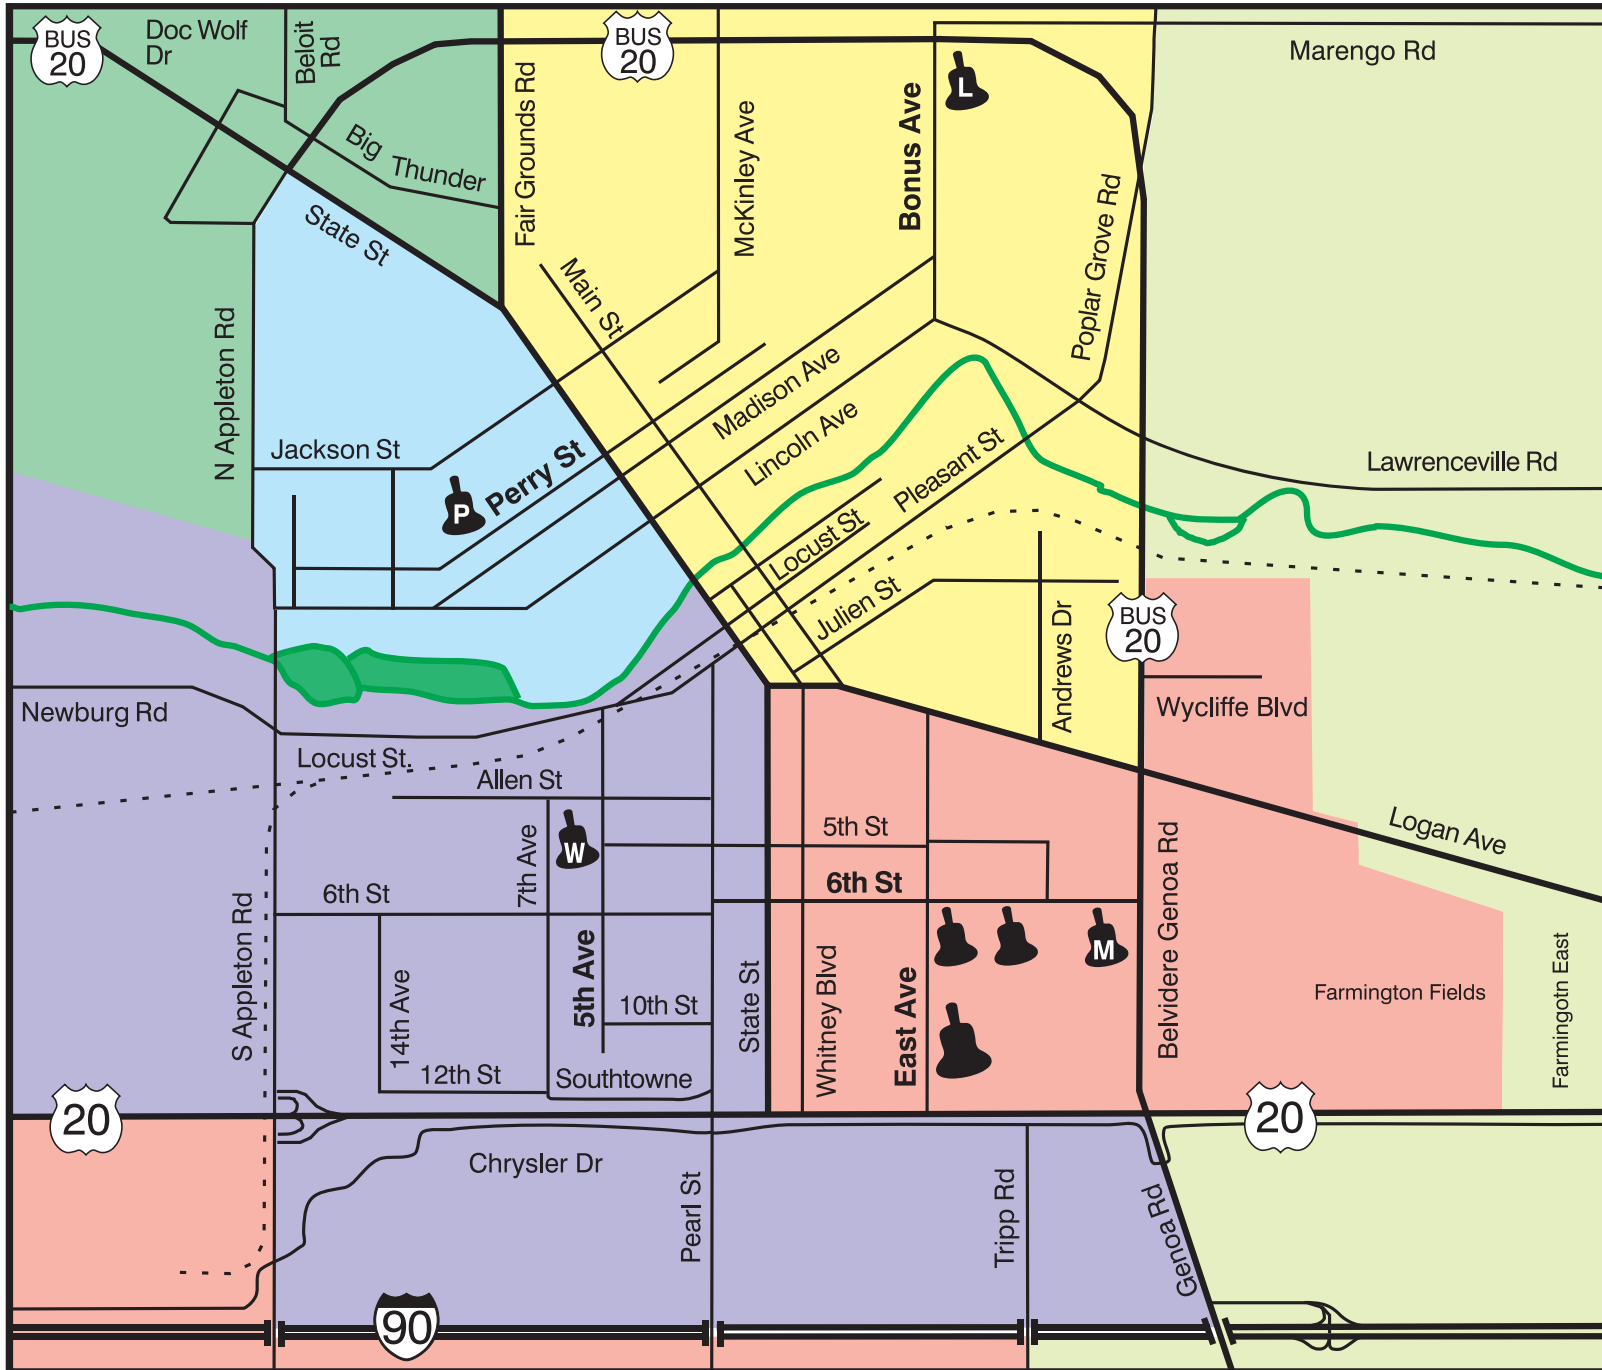

Candlewick Lake Community

1201 Fifth Avenue
Belvidere, IL 61008

(815) 544-0301

www.district100.com

Belvidere High School
Belvidere North High School

Belvidere Central Middle School
Belvidere South Middle School

Caledonia Elementary School
Kishwaukee Elementary School
Lincoln Elementary School
Meehan Elementary School
Seth Whitman Elementary School
Perry Elementary School
Washington Elementary School

To determine if your location is in
Belvidere School District 100,
please refer to your
Property Tax Bill.

This map is provided for general
information only and is subject
to change. For exact information contact
the District Office.

City of Belvidere

Belvidere Community Unit School District 100

1201 Fifth Avenue • Belvidere, IL 61008 • (815) 544-0301