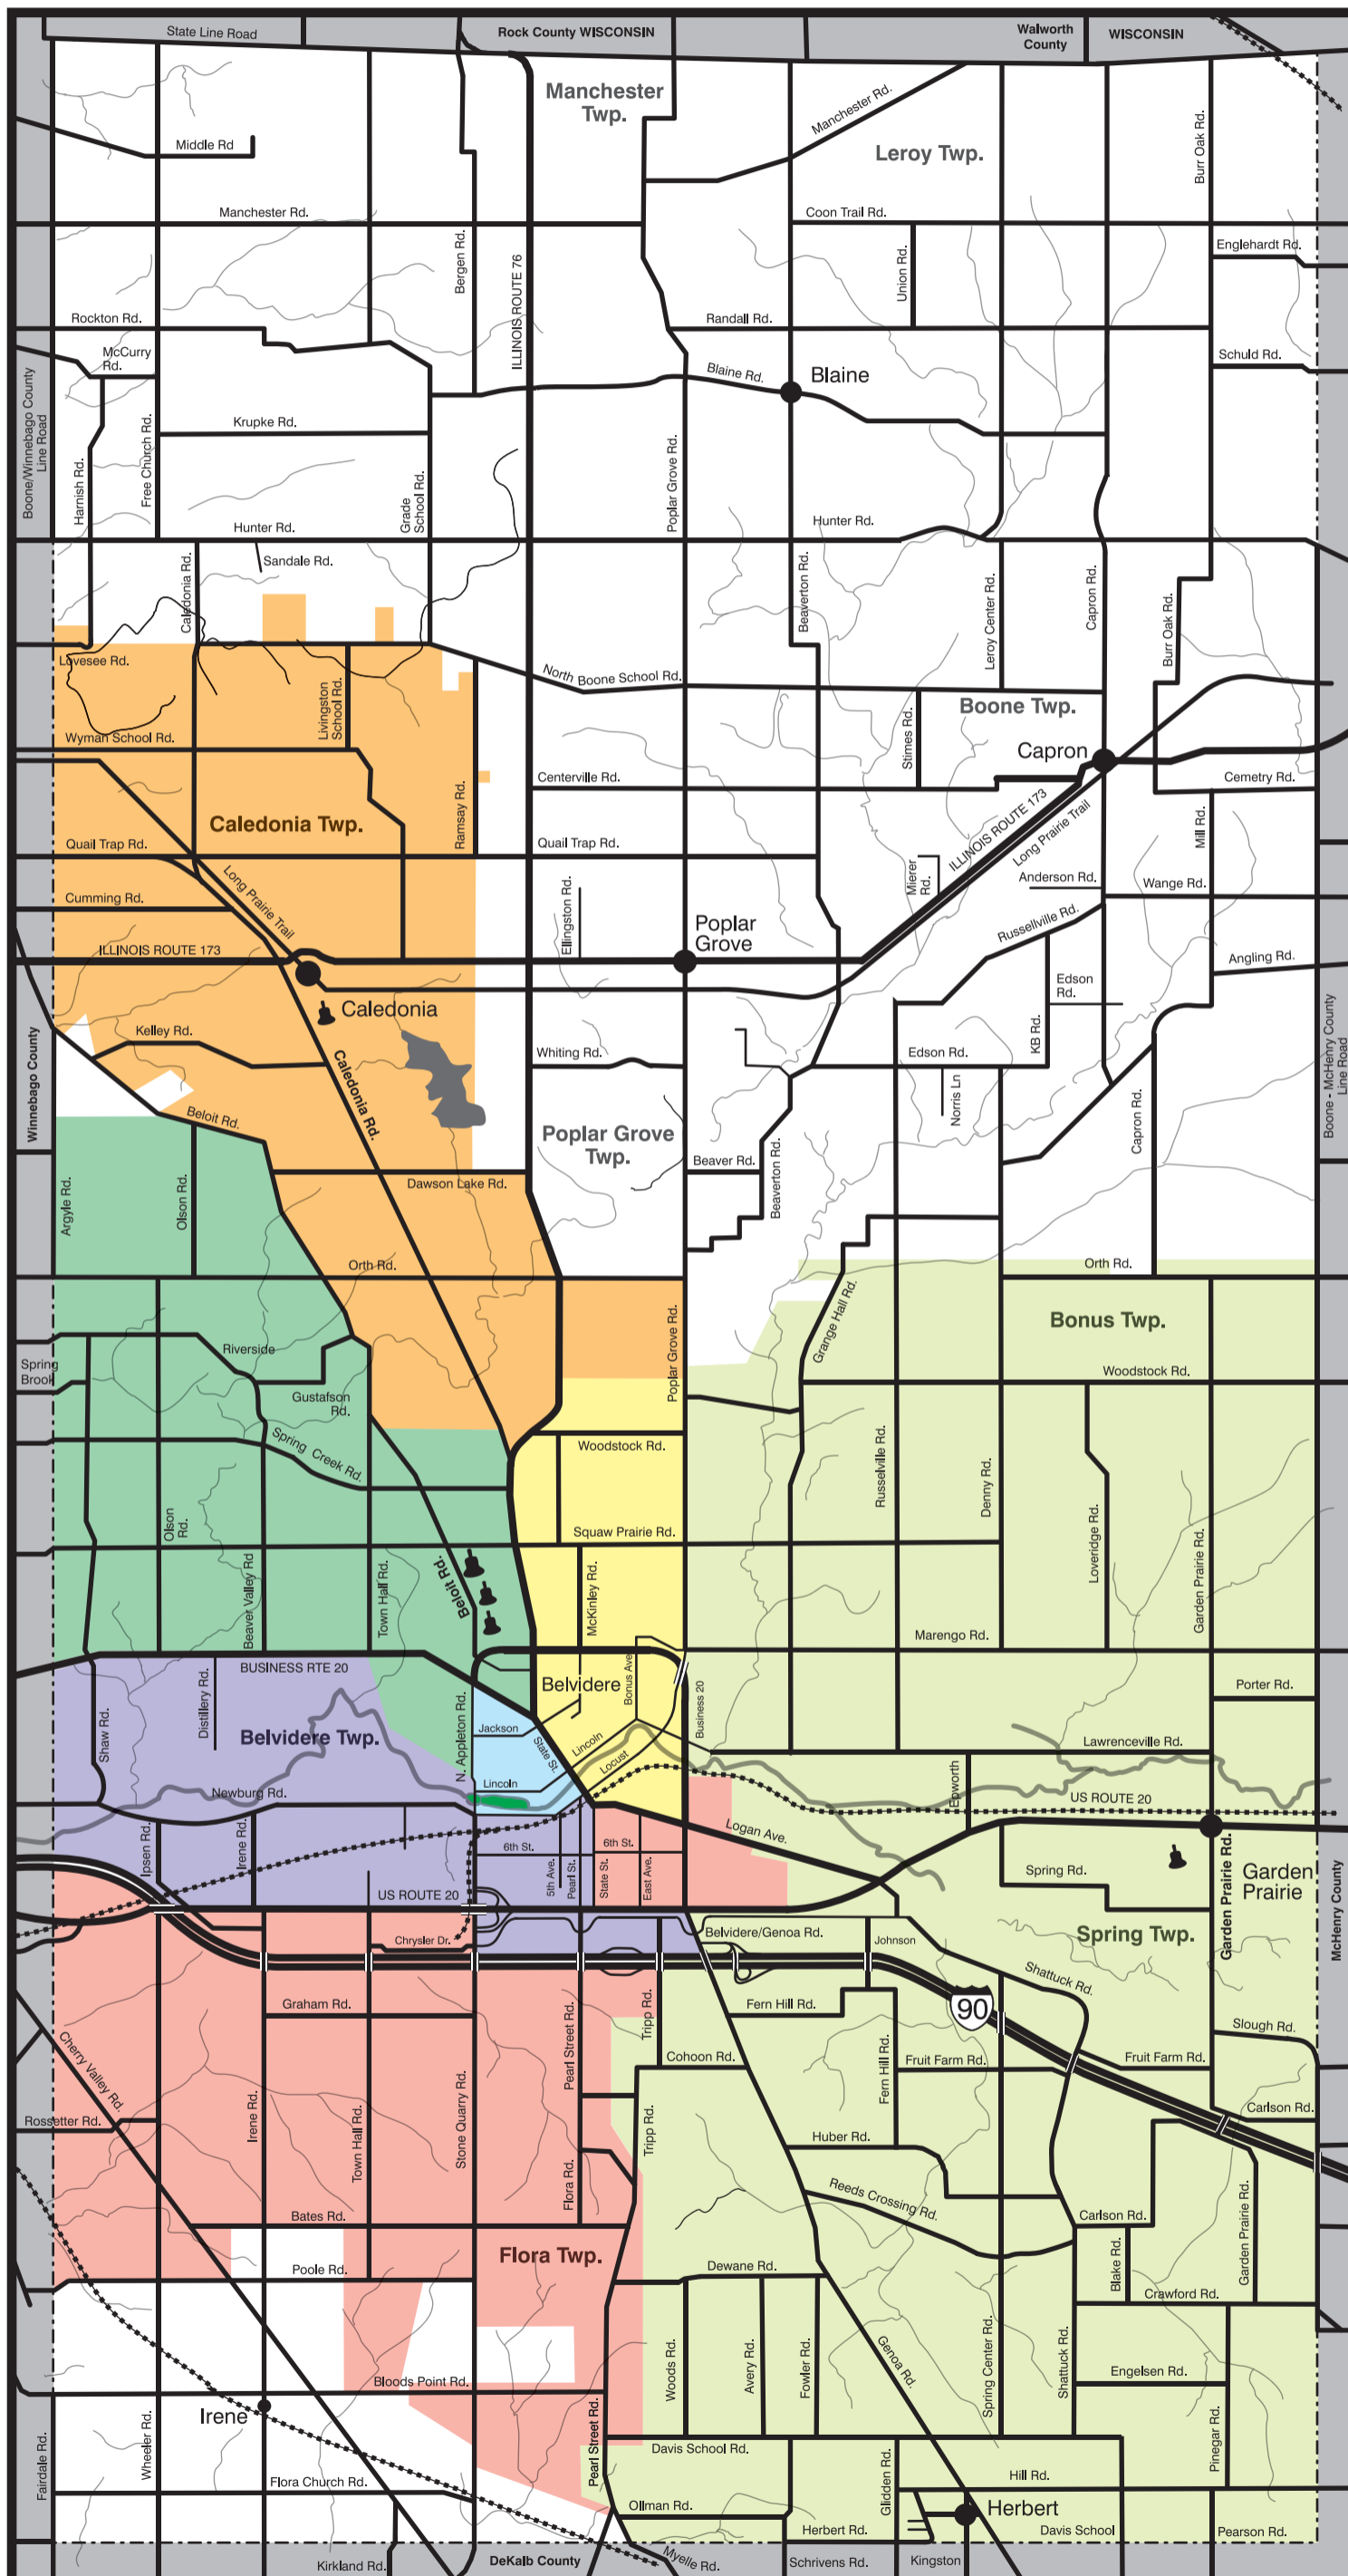

Candlewick Lake Community

1201 Fifth Avenue
Belvidere, IL 61008

(815) 544-0301

www.district100.com

Belvidere High School
Belvidere North High School

Belvidere Central Middle School
Belvidere South Middle School

Caledonia Elementary School
Kishwaukee Elementary School
Lincoln Elementary School
Meehan Elementary School
Seth Whitman Elementary School
Perry Elementary School
Washington Elementary School

To determine if your location is in
Belvidere School District 100,
please refer to your
Property Tax Bill.

This map is provided for general
information only and is subject
to change. For exact information contact
the District Office.

City of Belvidere

Belvidere Community Unit School District 100

1201 Fifth Avenue • Belvidere, IL 61008 • (815) 544-0301